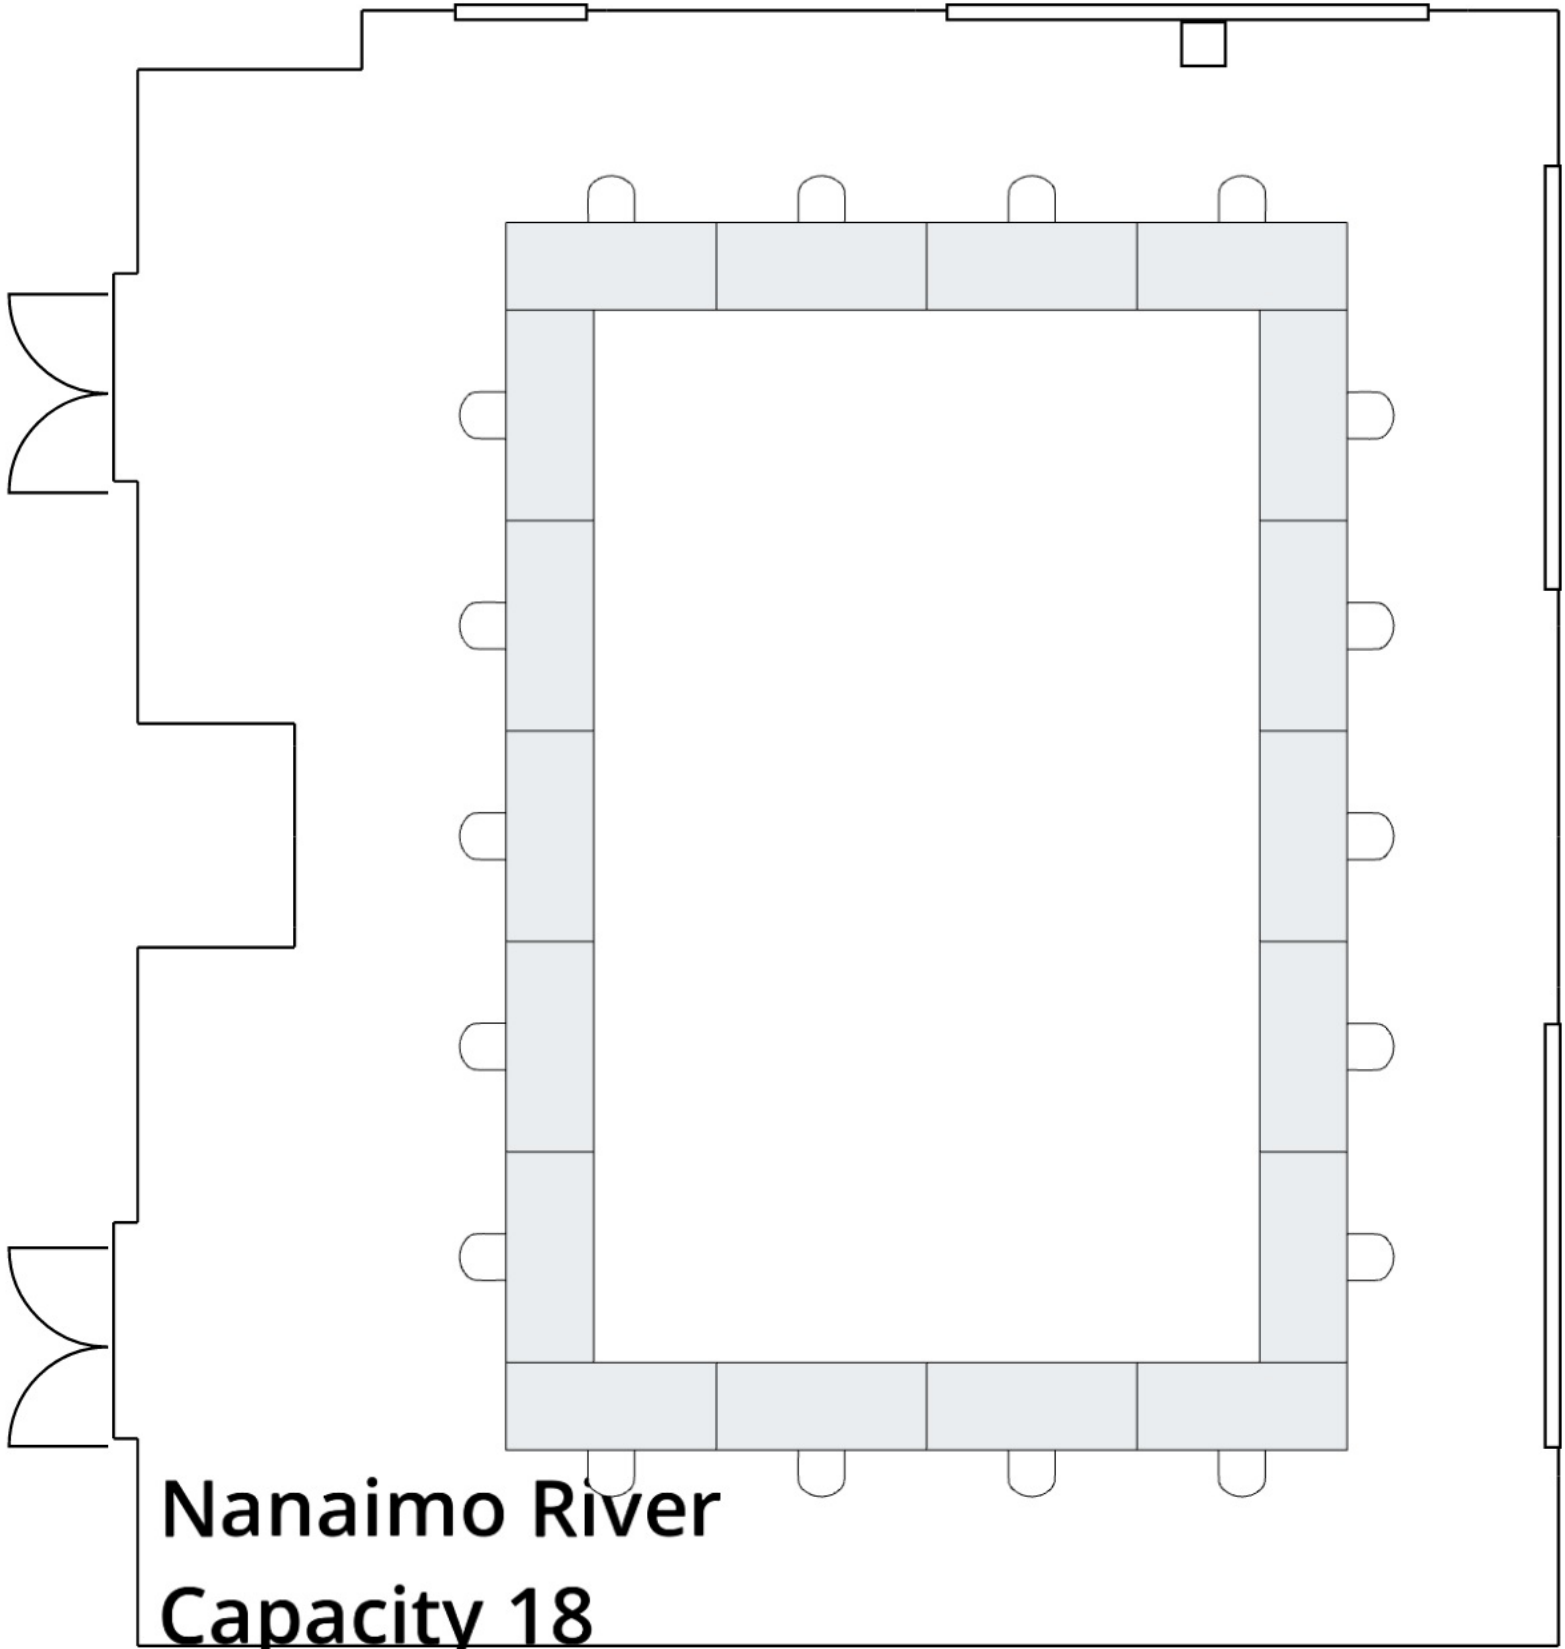

VANCOUVER ISLAND  
CONFERENCE CENTRE

**Nanaimo River**  
**Capacity 18**

5 Feet