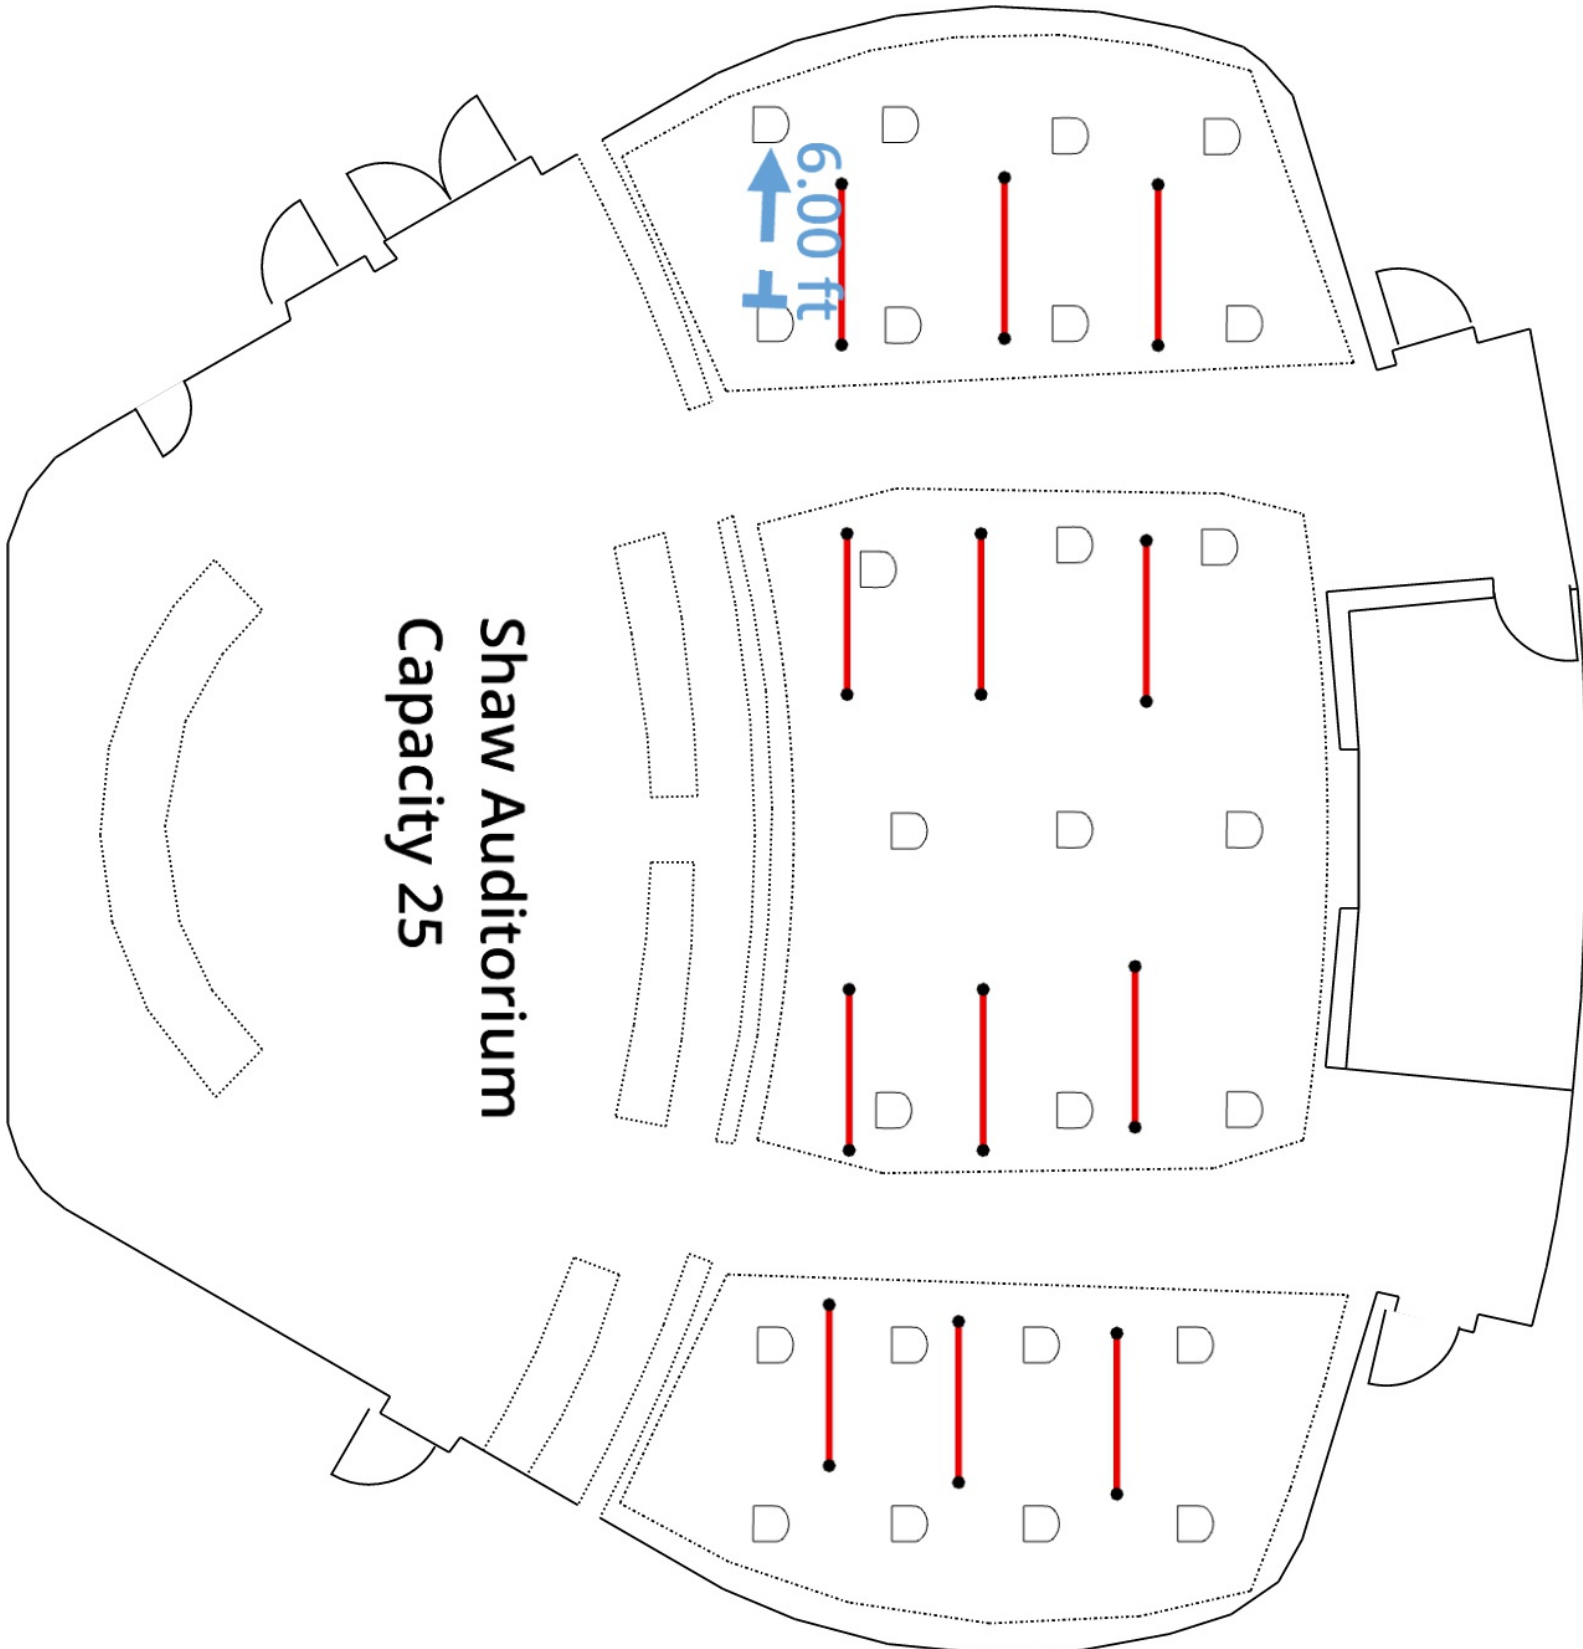

# VANCOUVER ISLAND CONFERENCE CENTRE

**Shaw Auditorium**  
**Capacity 25**

6.00 ft

5 Feet